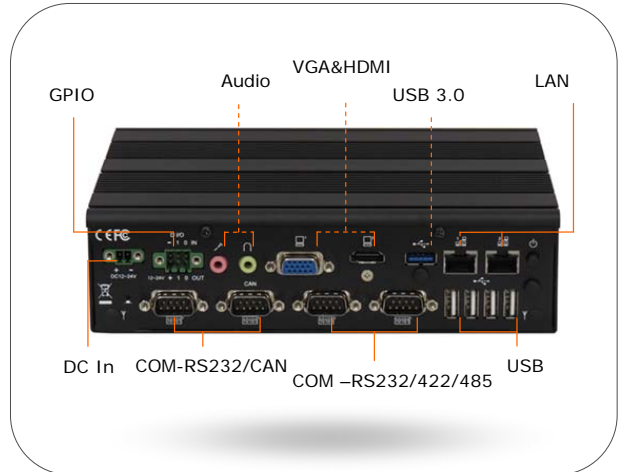

FX5508 Intel Atom (Bay Trail) E3845 Small System

With VGA, 2HDMI, 4S, CAN, 2Giga-LAN, 5USB, Audio and CFAST/SD/2PCIe Mini- Card/SD Socket

Features

- Fanless and low power consumption design
- Intel® Atom™ Processor E3845 (1.91GHz/2M L2 Cache)
- 2 SoDIMM socket with 4GB DDR3L RAM (8 GB max.)
- 2 PCIe Giga LAN
- 4 USB V2.0 and 1 USB V3.0 Ports,
- Support High Definition Audio
- 1 CFAST and 1 SD Card socket
- 1 2.5" SATA HDD Space
- 2 RS232/422/485 ports and 2 R232 or 1CAN
- Support Expansion I/F with 2 Mini-Card Slot

Specifications

- CPU Board:** Intel® Atom™ Processor (Bay Trail) E3845 1.91GHz CPU Board with 4GB DDR3L RAM
- I/O Outlets:** 1 VGA (CRT) DB15 Connector
1 HDMI display Port
2 RJ45 connectors (Realtek RTL8111F PCIe Chipset)
5 USB connectors (4 USB-2.0, 1 USB-3.0)
2 RS232/422/485 connectors and 2 RS232 or 1 CAN
Audio connectors (Mic-In, Ear-Phone)
1 GPIO 2in/2out with terminal block
1 terminal block 2-Pin connectors
- Expansion I/F:** 2 PCIe Mini Card for Wireless/GPRS module
- Memory Socket:** 2 So-DIMM Socket (8 GB Max.)
- Storage Bay:** 1 2.5" SATA HDD space
1 CFAST Card socket
1 SD Card (Support SD/SDHC/SDXC)
- Power Req.:** DC 12V~24V Input, 40VA maximum
- LED Indicators:** 1 Power LED (Power Button), 1 HDD & 1 LAN LEDs
- Dimensions (W*D*H):** 203 x 148 x 55 mm
- Operating Temp.:** 0°C ~ 60°C (32°F ~ 140°F)
- Compliances:** CE · FCC · RoHS
- Accessory:** 1 2-pin apartable terminal block
One pack of 2.5" SATA hard disk installation kit with fixed screws

Optional Item

- AK-1006** - Half size PCIe Mini Card Adapter Kit (PN:060610028G)
- FX5501K1** - Wall Mount (PN:0606010009G)
- FX5501K2** - Rack Mount (PN:0606010010G)
- FX5407K3** - Panel Back VESA Mount Kit 50x50/75x75/100x100(P/N: 0606010038R)
- FX5504K1** - Panel Back VESA Mount kit 75x75/100x100 (PN:0606010012G)
- FX5507K2** - 2U Rack Mount Kit (P/N: 0606010029G)
- FX5507K3** - Dust Cover Kit (P/N: 0606010031R)